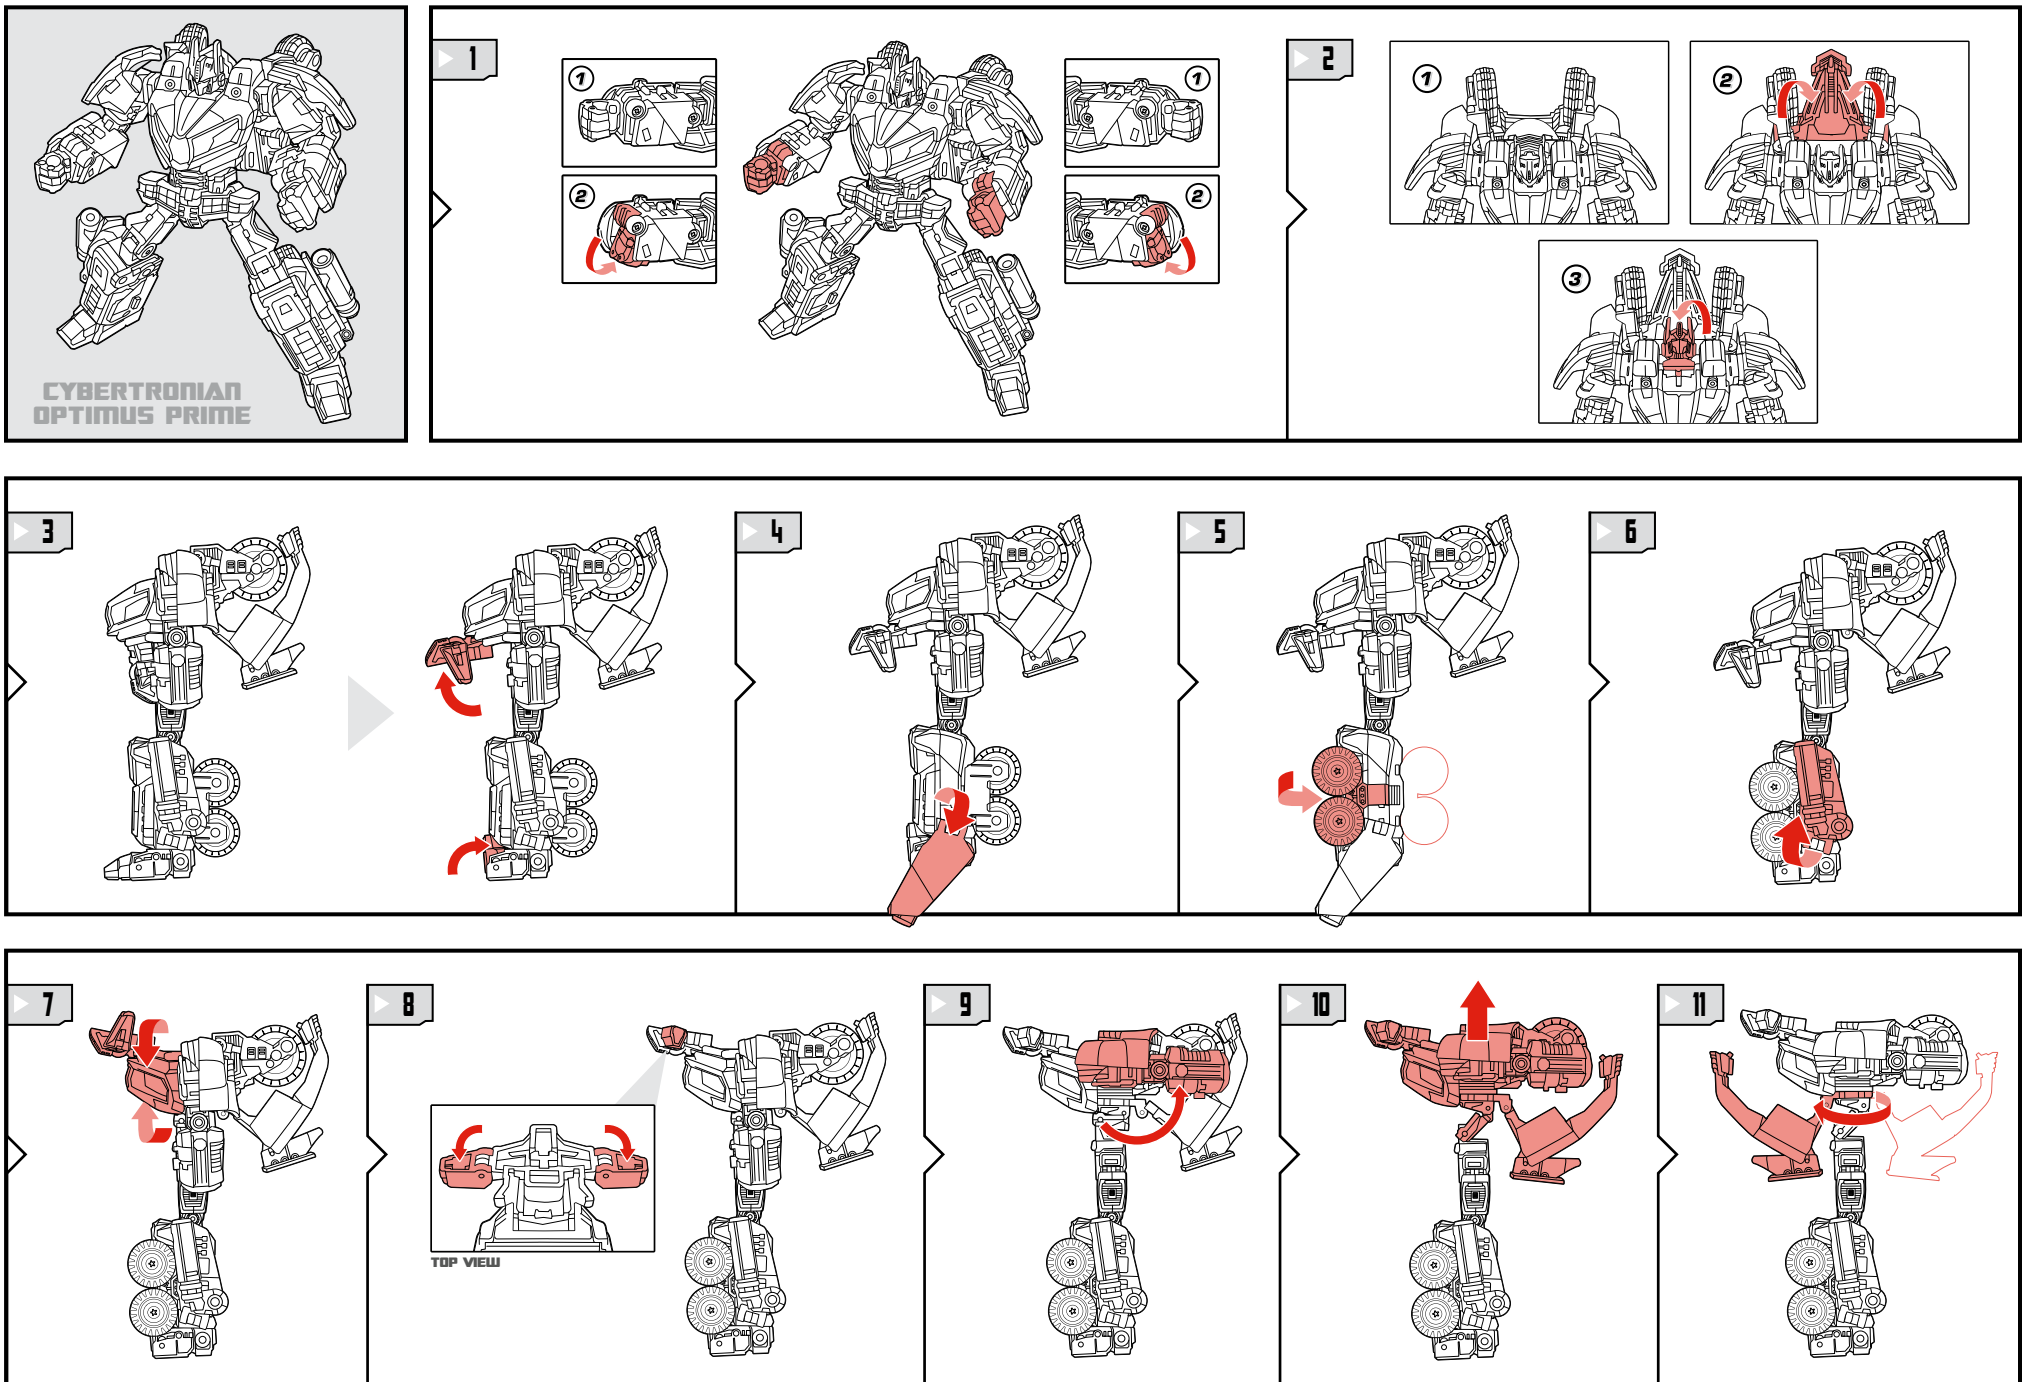

TRANSFORMERS

CYBERTRONIAN OPTIMUS PRIME™

LEVEL: 0 1 2 3 4 5

ADVANCED

AUTOBOT®

NOTE: Some parts are made to detach if excessive force is applied and are designed to be reattached if separation occurs. Adult supervision may be necessary for younger children.

AGES 5+
98454/98452 Asst.

TRANSFORMERS.COM

CHANGING TO VEHICLE

P/N 703660000

Some poses may require hand support.

REVERSE ORDER OF INSTRUCTIONS TO CONVERT BACK INTO ROBOT.

Retain instructions for future reference.