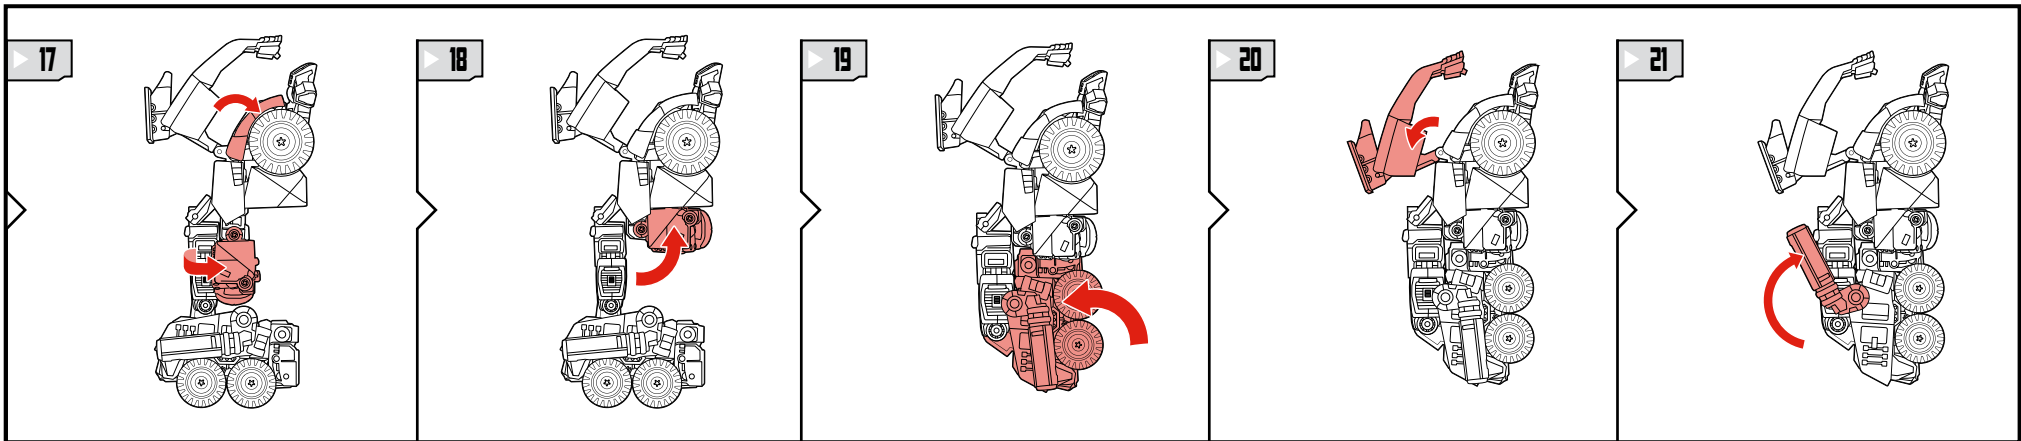

TRANSFORMERS

CYBERTRONIAN OPTIMUS PRIME™

LEVEL: 0 1 2 3 4 5

ADVANCED

AUTOBOT®

NOTE: Some parts are made to detach if excessive force is applied and are designed to be reattached if separation occurs. Adult supervision may be necessary for younger children.

AGES 5+
98454/98452 Asst.

TRANSFORMERS.COM

CHANGING TO VEHICLE

P/N 703660000

Some poses may require hand support.

REVERSE ORDER OF INSTRUCTIONS TO CONVERT BACK INTO ROBOT.

Retain instructions for future reference.