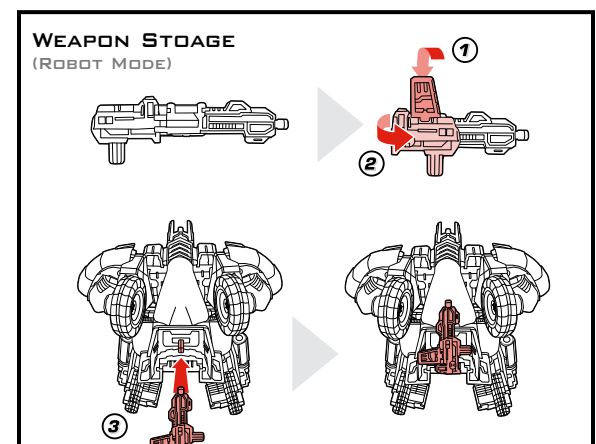

TRANSFORMERS

CYBERTRONIAN OPTIMUS PRIME™

LEVEL: 0 1 2 3 4 5

ADVANCED

AUTOBOT®

NOTE: Some parts are made to detach if excessive force is applied and are designed to be reattached if separation occurs. Adult supervision may be necessary for younger children.

AGES 5+
98454/98452 Asst.

TRANSFORMERS.COM

CHANGING TO VEHICLE

P/N 703660000

Some poses may require hand support.

REVERSE ORDER OF INSTRUCTIONS TO CONVERT BACK INTO ROBOT.

Retain instructions for future reference.